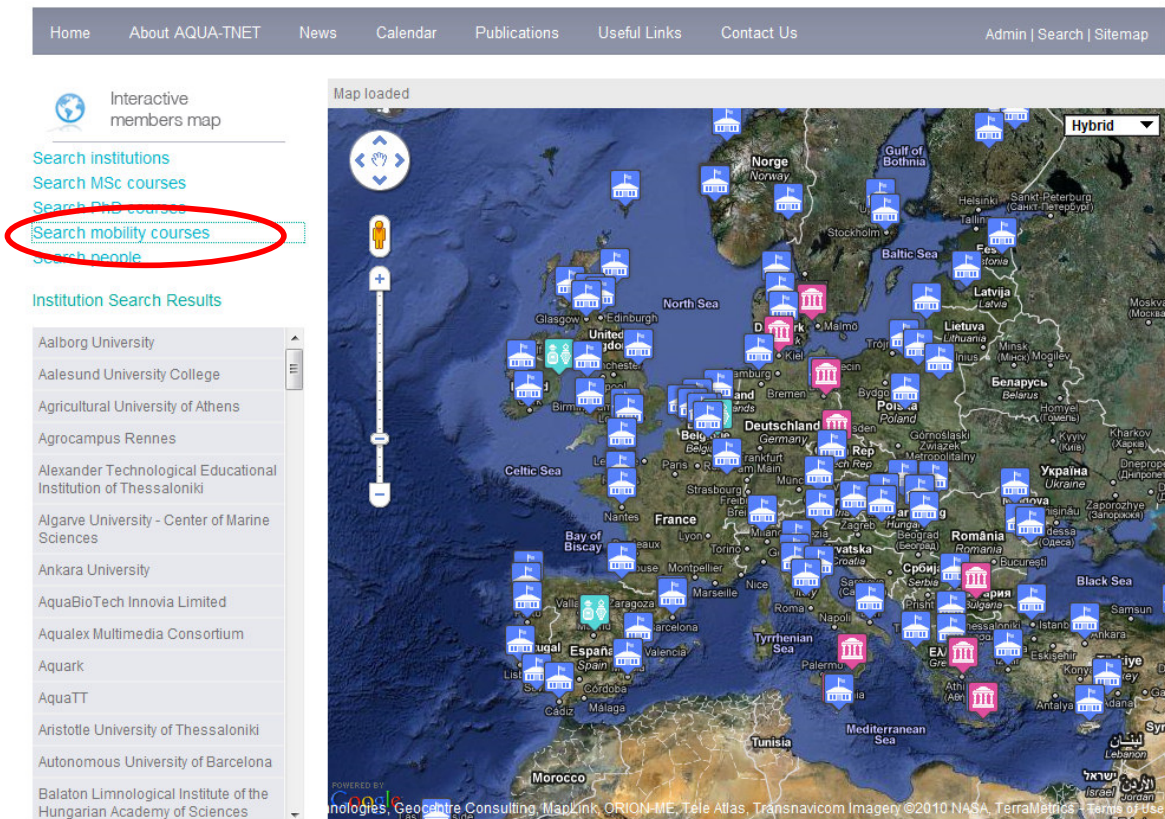

## Mobility Portal Instructions

1. Go to the Aqua-tnet homepage: <http://www.aquatnet.com/>
2. Click on MOBILITY PORTAL in “Portals and databases”

You now have the possibility to either:

- A. Search mobility courses (see page 1 - 3)
- B. Add mobility courses (see page 4 - )

### A. SEARCH Mobility Courses

3. To **SEARCH** mobility courses, please click on “Search mobility courses” (see red circle in screen shot below)

4. Now you can select which type of mobility course you would like to search on (see red circle in screen shot below).